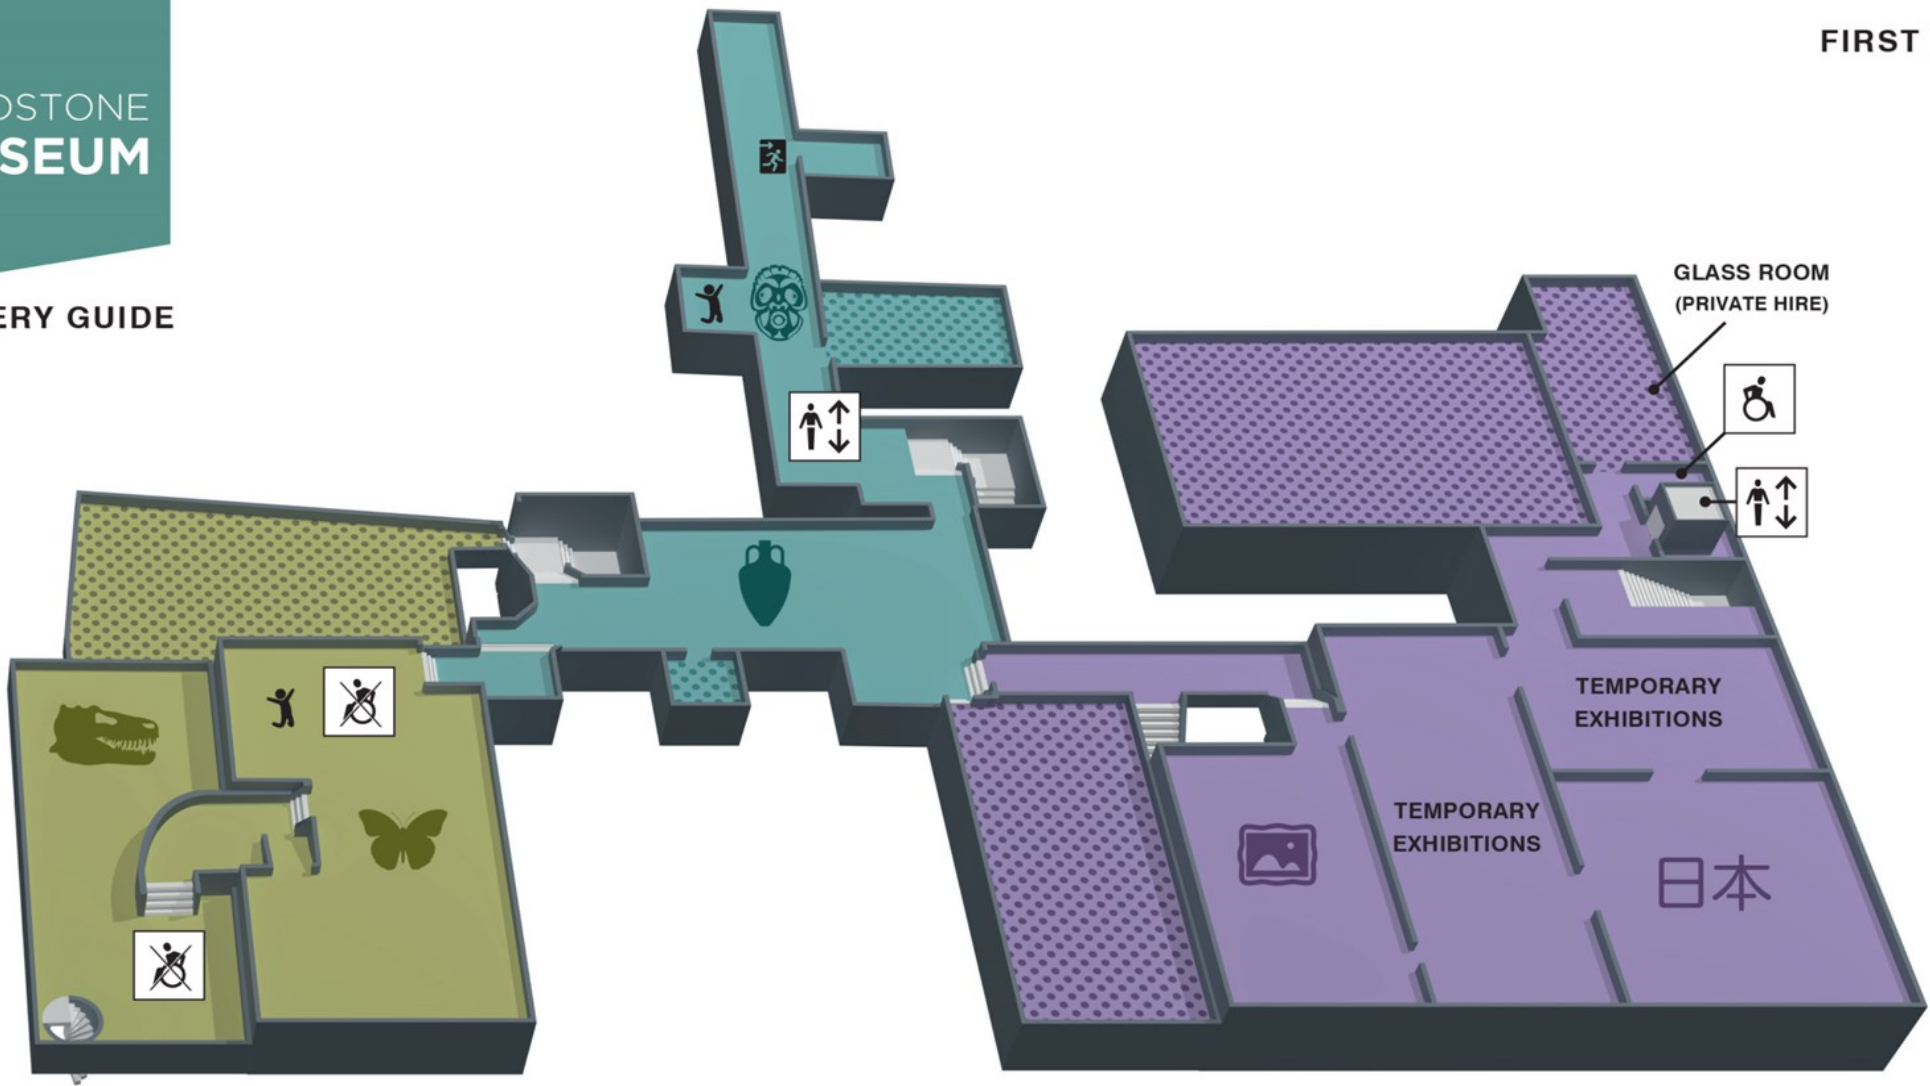

FACILITIES

-  TOILETS
-  DISABLED TOILETS
-  BABY CHANGING
-  INFORMATION
-  SHOP
-  LIFT
-  STAIRLIFT
-  BUGGY STORE
-  CLOAKROOM

GALLERIES & COLLECTIONS

WEST WING CENTRAL WING EAST WING

-  LOCAL HISTORY
-  TUDOR GREAT HALL
-  QUEEN'S OWN ROYAL WEST KENT REGIMENT MUSEUM
-  COLLECTORS GALLERY
-  COSTUME COLLECTION
-  ANCIENT LIVES
-  MUMMY

KEY

-  FAMILY ACTIVITIES
-  FIRE EXIT
-  DISABLED ACCESS
-  NO PUBLIC ACCESS
-  COURTYARD
-  STAIRS TO NEXT LEVEL

GALLERY GUIDE

FACILITIES

-  TOILETS
-  DISABLED TOILETS
-  BABY CHANGING
-  INFORMATION
-  SHOP
-  LIFT
-  STAIRLIFT
-  BUGGY STORE
-  CLOAKROOM

KEY

-  FAMILY ACTIVITIES
-  FIRE EXIT
-  DISABLED ACCESS
-  NO PUBLIC ACCESS
-  NO DISABLED ACCESS
-  STAIRS TO NEXT LEVEL