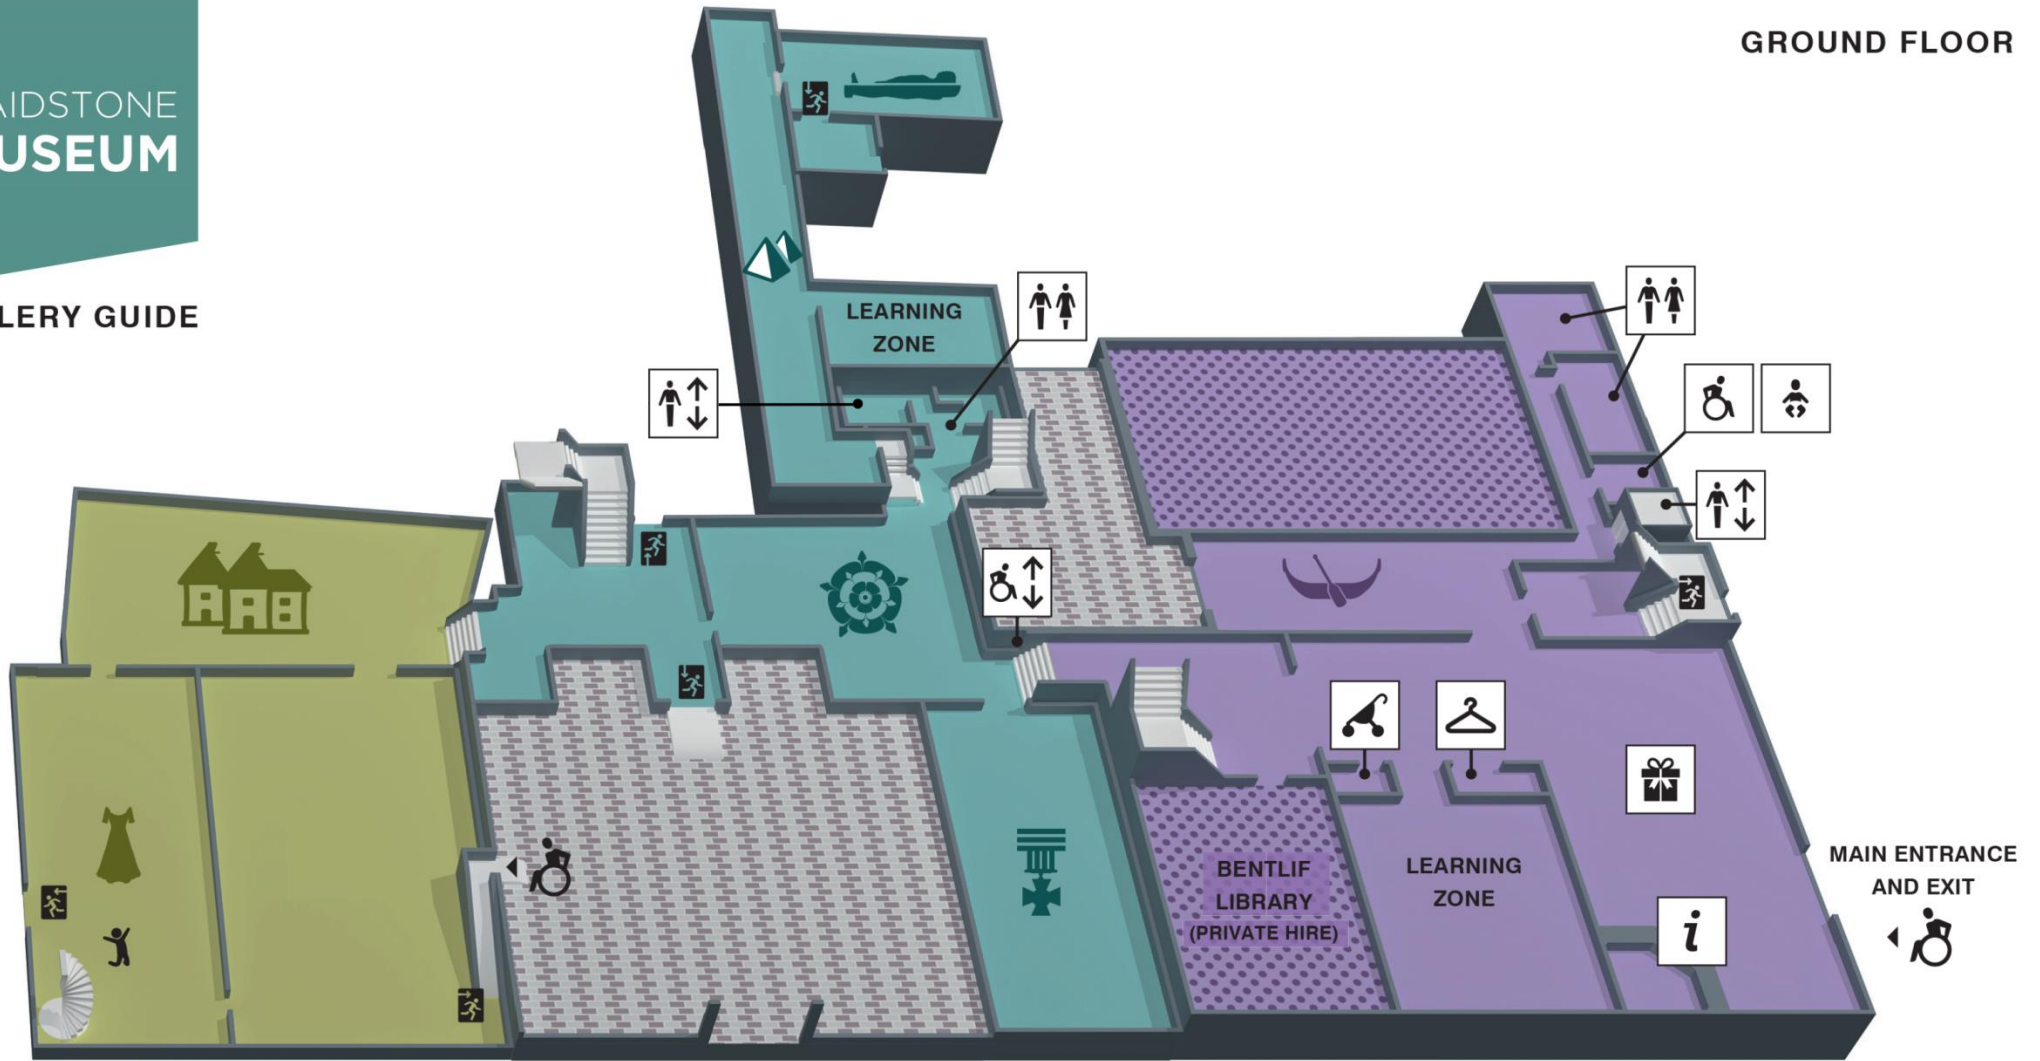

MAIDSTONE MUSEUM

GALLERY GUIDE

GROUND FLOOR

FACILITIES

-  TOILETS
-  DISABLED TOILETS
-  BABY CHANGING
-  INFORMATION
-  SHOP
-  LIFT
-  STAIRLIFT
-  BUGGY STORE
-  CLOAKROOM

GALLERIES & COLLECTIONS

WEST WING CENTRAL WING EAST WING

-  LOCAL HISTORY
-  TUDOR GREAT HALL
-  QUEEN'S OWN ROYAL WEST KENT REGIMENT MUSEUM
-  COLLECTORS GALLERY
-  COSTUME COLLECTION
-  ANCIENT LIVES
-  MUMMY

KEY

-  FAMILY ACTIVITIES
-  FIRE EXIT
-  DISABLED ACCESS
-  NO PUBLIC ACCESS
-  COURTYARD
-  STAIRS TO NEXT LEVEL

MAIDSTONE MUSEUM

GALLERY GUIDE

FIRST FLOOR

FACILITIES

-  TOILETS
-  DISABLED TOILETS
-  BABY CHANGING
-  INFORMATION
-  SHOP
-  LIFT
-  STAIRLIFT
-  BUGGY STORE
-  CLOAKROOM

GALLERIES & COLLECTIONS

WEST WING

-  GEOLOGY & DINOSAURS
-  NATURAL HISTORY

CENTRAL WING

-  ARCHAEOLOGY
-  EXPLORERS GALLERY

EAST WING

-  BENTLIF ART GALLERY
-  JAPANESE GALLERY

KEY

-  FAMILY ACTIVITIES
-  FIRE EXIT
-  DISABLED ACCESS
-  NO PUBLIC ACCESS
-  NO DISABLED ACCESS
-  STAIRS TO NEXT LEVEL