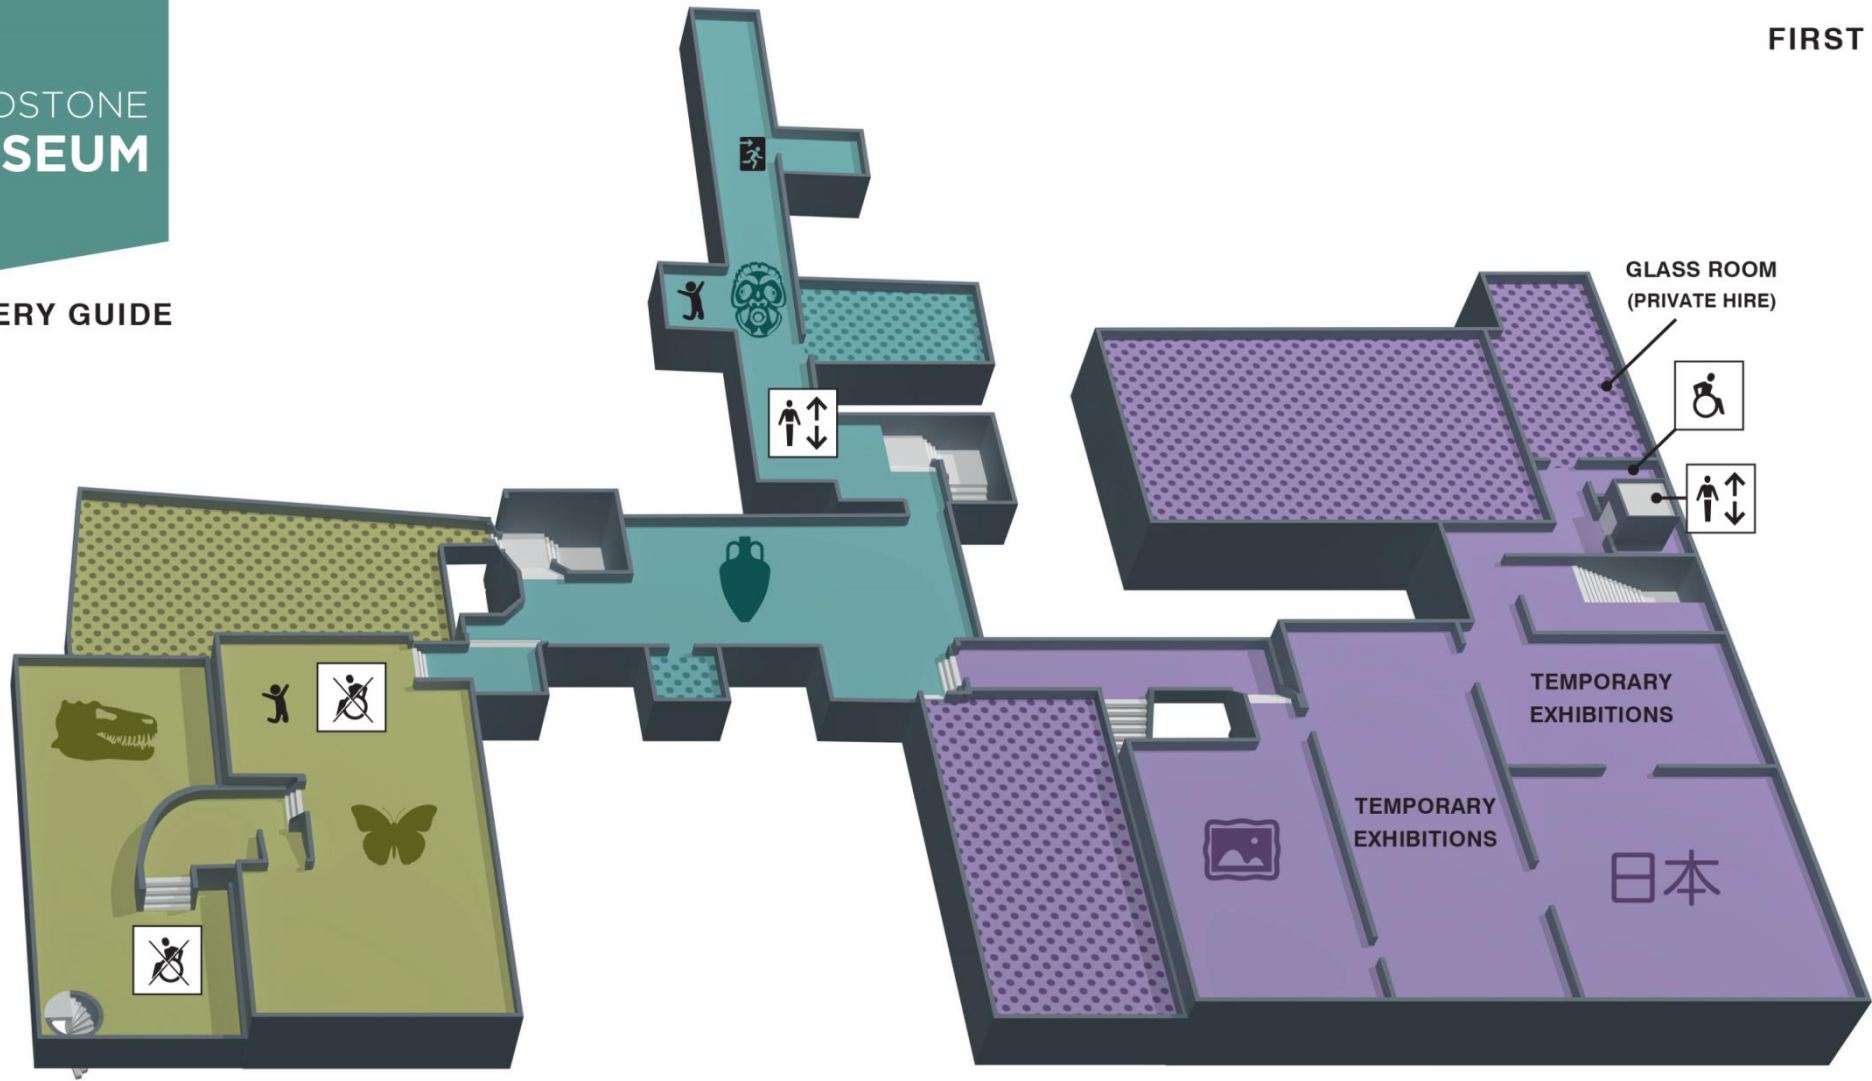

MAIDSTONE MUSEUM

GALLERY GUIDE

GROUND FLOOR

FACILITIES

-  TOILETS
-  DISABLED TOILETS
-  BABY CHANGING
-  INFORMATION
-  SHOP
-  LIFT
-  STAIRLIFT
-  BUGGY STORE
-  CLOAKROOM

GALLERIES & COLLECTIONS

WEST WING CENTRAL WING EAST WING

-  LOCAL HISTORY
-  TUDOR GREAT HALL
-  QUEEN'S OWN ROYAL WEST KENT REGIMENT MUSEUM
-  COLLECTORS GALLERY
-  COSTUME COLLECTION
-  ANCIENT LIVES
-  MUMMY

KEY

-  FAMILY ACTIVITIES
-  FIRE EXIT
-  DISABLED ACCESS
-  NO PUBLIC ACCESS
-  COURTYARD
-  STAIRS TO NEXT LEVEL

MAIDSTONE MUSEUM

GALLERY GUIDE

FIRST FLOOR

FACILITIES

-  TOILETS
-  DISABLED TOILETS
-  BABY CHANGING
-  INFORMATION
-  SHOP
-  LIFT
-  STAIRLIFT
-  BUGGY STORE
-  CLOAKROOM

GALLERIES & COLLECTIONS

WEST WING