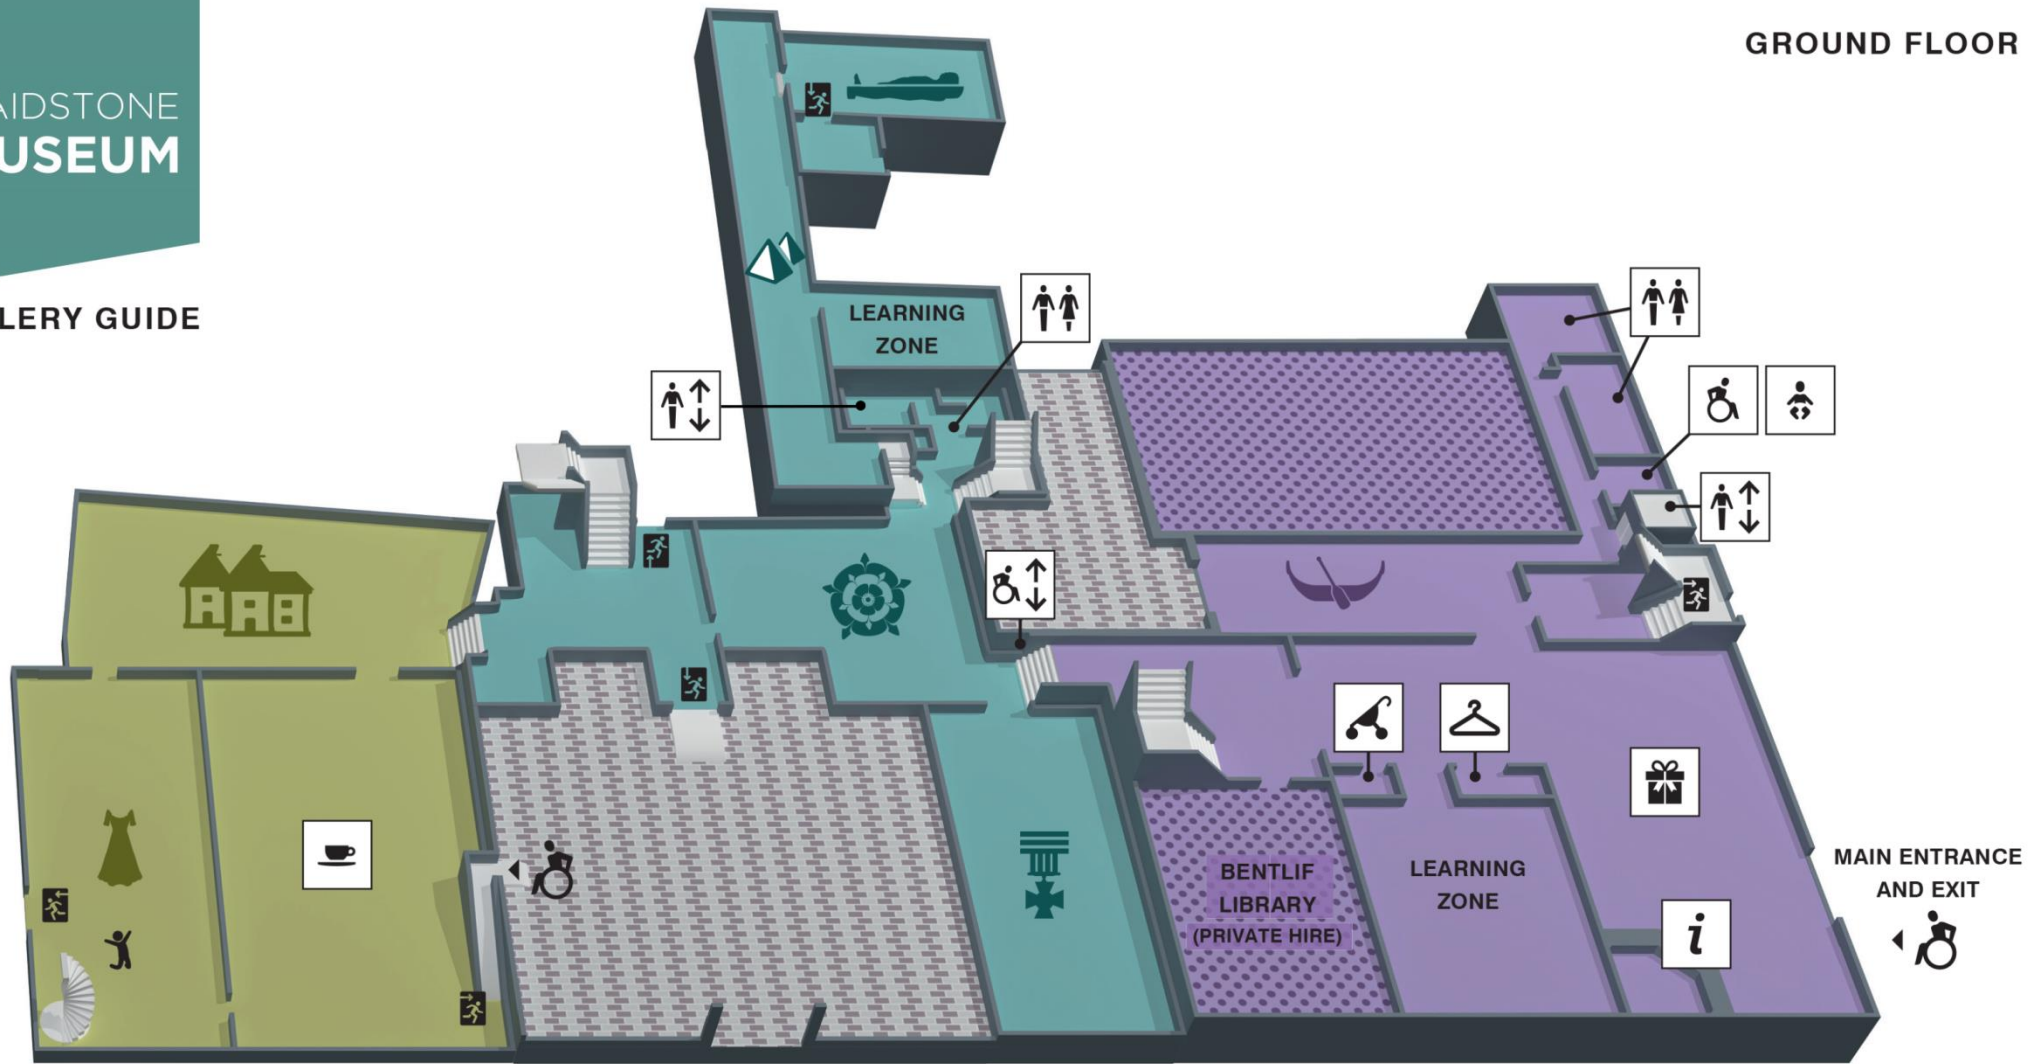

MAIDSTONE MUSEUM

GALLERY GUIDE

GROUND FLOOR

FACILITIES		GALLERIES & COLLECTIONS					
	TOILETS	WEST WING		CENTRAL WING		EAST WING	
	DISABLED TOILETS		LOCAL HISTORY		TUDOR GREAT HALL		QUEEN'S OWN ROYAL WEST KENT REGIMENT MUSEUM
	BABY CHANGING		COSTUME COLLECTION		ANCIENT LIVES		MUMMY
	INFORMATION		FIRE EXIT		DISABLED ACCESS		NO PUBLIC ACCESS
	SHOP		CAFE		LIFT		COURTYARD
	DISABLED TOILETS		STAIRLIFT		BUGGY STORE		STAIRS TO NEXT LEVEL
	BABY CHANGING		CLOAKROOM				

MAIDSTONE MUSEUM

GALLERY GUIDE

FIRST FLOOR

FACILITIES

- | | | | |
|--|------------------|--|-------------|
| | TOILETS | | CAFE |
| | DISABLED TOILETS | | LIFT |
| | BABY CHANGING | | STAIRLIFT |
| | INFORMATION | | BUGGY STORE |
| | SHOP | | CLOAKROOM |