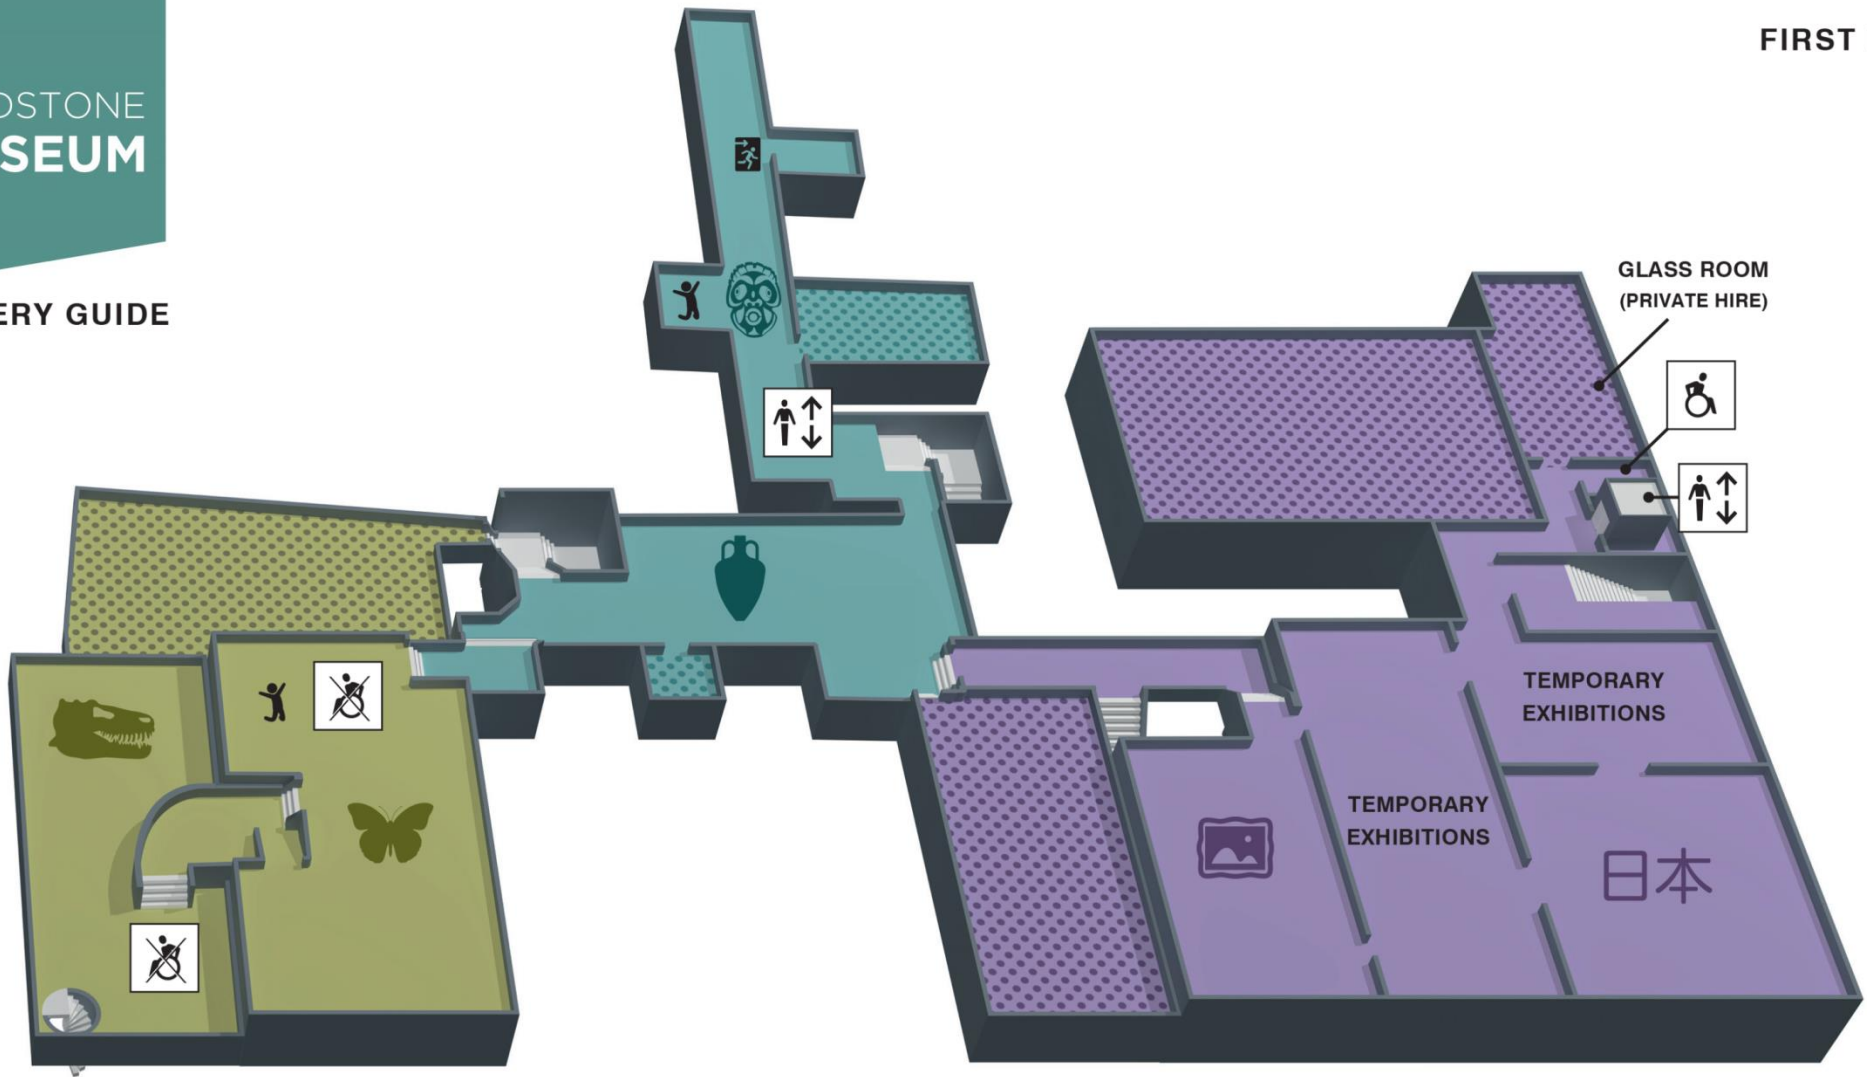

MAIDSTONE MUSEUM

GALLERY GUIDE

GROUND FLOOR

FACILITIES		GALLERIES & COLLECTIONS					
	TOILETS	WEST WING		CENTRAL WING		EAST WING	
	DISABLED TOILETS		LOCAL HISTORY		TUDOR GREAT HALL		QUEEN'S OWN ROYAL WEST KENT REGIMENT MUSEUM
	BABY CHANGING		COSTUME COLLECTION		ANCIENT LIVES		MUMMY
	INFORMATION		FIRE EXIT		DISABLED ACCESS		NO PUBLIC ACCESS
	SHOP		CAFE		LIFT		COURTYARD
	DISABLED TOILETS		STAIRLIFT		BUGGY STORE		STAIRS TO NEXT LEVEL
	BABY CHANGING		CLOAKROOM				

MAIDSTONE MUSEUM

GALLERY GUIDE

FIRST FLOOR

FACILITIES

- | | | | |
|--|------------------|--|-------------|
| | TOILETS | | CAFE |
| | DISABLED TOILETS | | LIFT |
| | BABY CHANGING | | STAIRLIFT |
| | INFORMATION | | BUGGY STORE |
| | SHOP | | CLOAKROOM |