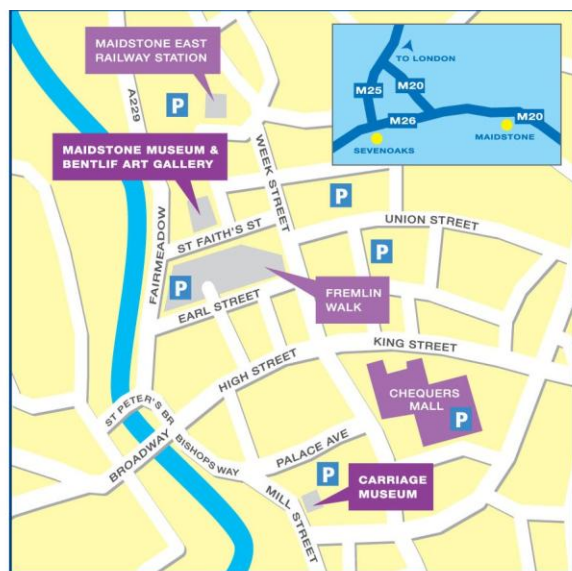

starting at

and finishing at

I will be Years old!

Please RSVP to

Tel:

By

How to Find Us

By Car: From the M20 junction 6 or 7, head toward the town centre and Maidstone East Station. Follow the brown heritage signs.

Car Parking: The nearest car park is Fremlin Walk (the open air shopping centre) multi-storey car park which is opposite the museum. However, all the car parks indicated are within an easy walking distance.

Train: Maidstone East – 2 minute walk, Maidstone Barracks – 5 minute walk

St. Faith's Street, Maidstone, Kent, ME14 1LH
01622 602838
museuminfo@maidstone.gov.uk
www.museum.maidstone.gov.uk

How to Find Us

By Car: From the M20 junction 6 or 7, head toward the town centre and Maidstone East Station. Follow the brown heritage signs.

Car Parking: The nearest car park is Fremlin Walk (the open air shopping centre) multi-storey car park which is opposite the museum. However, all the car parks indicated are within an easy walking distance.